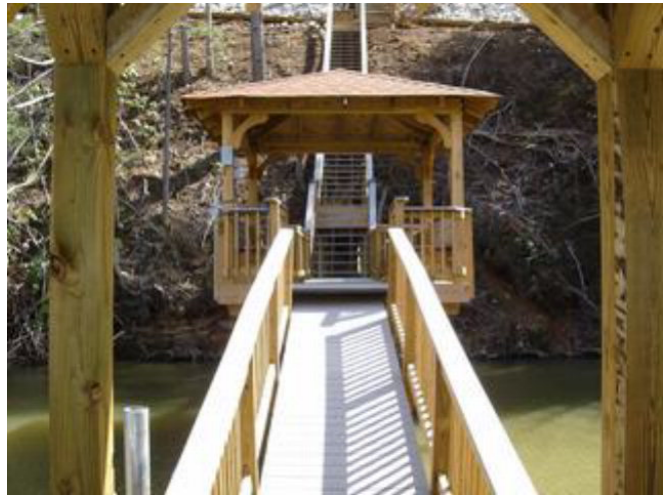

35 Overlook Drive

Photo Sheet

Entrance way

The entrance way to Plantation Point

Gazebo

The gazebo at the dock area

Dock Area

Composite decking has been installed for long life and easy care.

Lake Access road

A concrete lake access road has been partially completed from the house site to the dock area.

Plantation Pt Cove

The cove of Plantation Point

Plantation Pt Cove

The Plantation Point cove is just seconds from the main channel of Lake James.

35 Overlook Drive

Photo Sheet

Dobsons Knob

Dobson's Knob is one of the most prominent mountain views on Lake James.

Table Rock

Table Rock, a very popular view on Lake James, is present from the house site.

Dock

The covered dock has a swimming platform with a ladder.