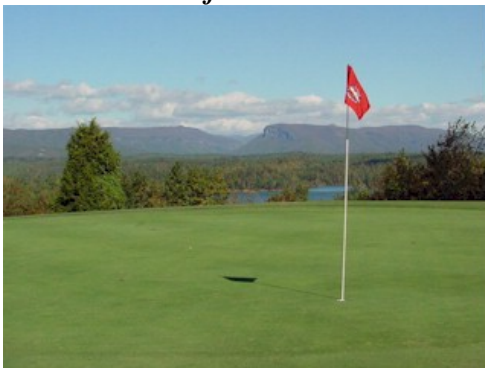

139 Summertime Drive Nebo

Photo Sheet

Full Bath

Office/Breakfast Rm.

Two car carport

Lakefront Patio

Lake James

Golf at Lake James